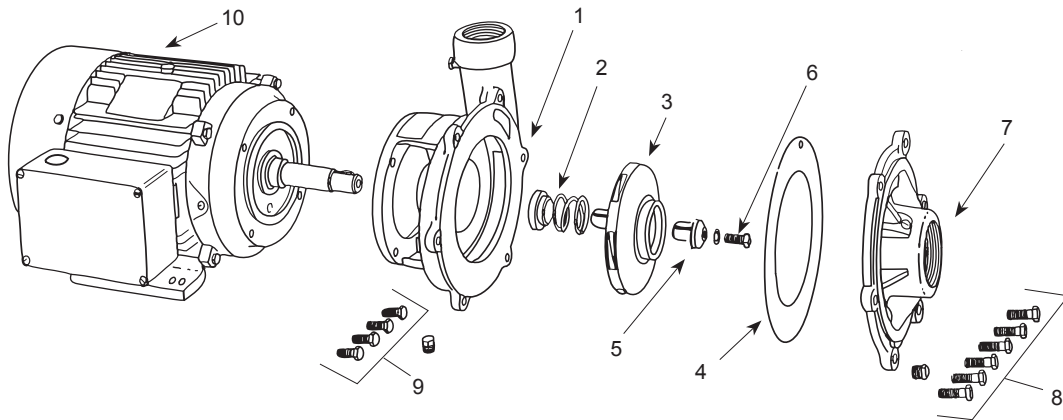

CENTRIFUGAL PUMP REPAIR PARTS "C211" & "C2000" SERIES - Discontinued Models (For Pricing Refer To Repair Parts Price List)

IL0562

SINGLE STAGE

		C211 SERIES		C2000 SERIES	
HORSEPOWER		3	5	3	5
SINGLE PHASE		C2114130	C2114150	C2131	C2151
THREE PHASE		C2114330	C2214350	C2133	C2153
DESCRIPTION	PART NO.				
1 Mounting Ring	N/A	N/A	N/A	N/A	N/A
2 Seal	129868	129868	134969	134969	134969
3 Impeller, Short Hub	124993	125090	134971	134972	134972
4 Gasket	124638	124638	124638	124638	124638
5 Impeller Retainer	N/A	N/A	N/A	N/A	N/A
▲ Short Key	*	N/A	N/A	N/A	N/A
6 Hex Hd. Cap Screws, S.S. 3/8 x 1"	*	*	*	*	*
7 Suction Assembly Flange w/Clearance Ring	N/A	N/A	N/A	N/A	N/A
▲ Clearance Ring	125176	125176	125176	125176	125176
▲ Pipe Plug, 1/4" NPT	*	*	*	*	*
8 Hex Hd. Cap Screws, 3/8 x 1-1/4" (6)	*	*	*	*	*
9 Hex Hd. Cap Screws 3/8 x 1" (4)	*	*	*	*	*
10 Motor - 1 Phase	N/A	N/A	134962	134963	134963
Motor - 3 Phase	N/A	N/A	134965	134966	134966