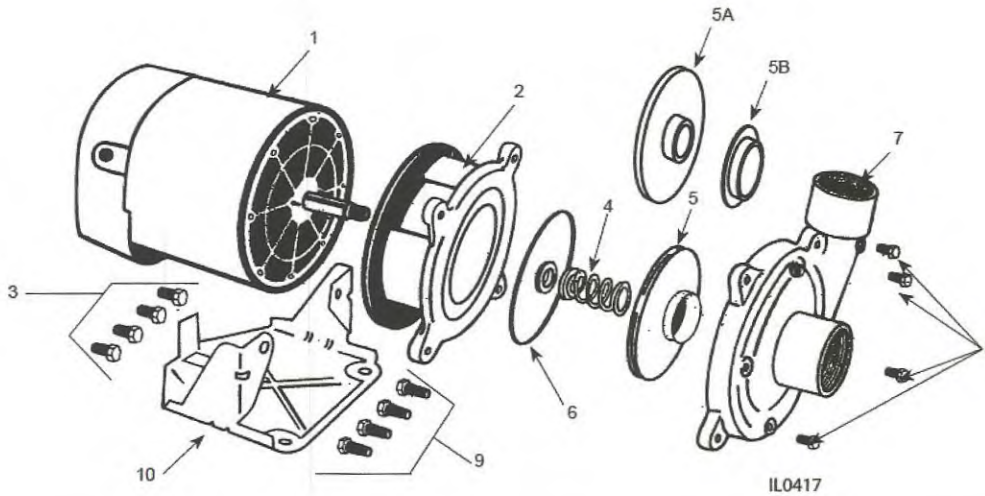

CENTRIFUGAL PUMP REPAIR PARTS "CJ103/EL103" SERIES (For Pricing Refer To Repair Parts Price List)

		HP	1/3	1/2	3/4	1	1-1/2	2	
		STAGE	1	1	1	1	1	1	
ITEM	SINGLE PHASE BRASS IMPELLER	MODEL NO.	CJ103031	CJ103051 EL103051	CJ103071 EL103071	CJ103101 EL103101	CJ103151 EL103151	CJ103201 EL103201	
	THREE PHASE BRASS IMPELLER			CJ103053	CJ103073	CJ103103	CJ103153	CJ103203	
	SINGLE PHASE PLASTIC IMPELLER			CJ103P031 EL103P031	CJ103P051 EL103P051	CJ103P071 EL103P071	CJ103P101 EL103P101	CJ103P151 EL103P151	CJ103P201
	THREE PHASE PLASTIC IMPELLER				CJ103P053	CJ103P073	CJ103P103	CJ103P153	CJ103P203
		DESCRIPTION	PART NO.	QTY.					
1	Motor, Nema J - 1PH		98J103	98J105	98J107	98J110	98J115	98J120	
1	Motor, Nema J - 3 PH		—	98J305	98J307	98J310	98J315	98J320	
	Motor Access Cover	021301R	1	1	1	1	1	1	
	Screws, Access Cover	021302	2	2	2	2	2	2	
‡	Slinger Washer	126905	1	1	1	1	1	1	
2	Mounting Ring	134107	1	1	1	1	1	1	
3	Hex Hd. Cap Screws 3/8 x 3/4"	*	4	4	4	4	4	4	
4	Seal, Rotary w/Spring	131100	1	1	1	1	1	1	
5	Impeller - Brass		130403	126900	127805	127804	127806	127848	
5A	Impeller - Plastic		133426	139222	021280	135248	021279	N/A	
5B	Clearance Ring		N/A	138138	134240	134240	134240	N/A	
6	Ring, Square Cut †	132583	1	1	1	1	1	1	
7	Body Assembly - Brass Impeller		127870	127870	127780	127780	127780	127780	
	Body Assembly - Plastic Impeller	021439	1	1	1	1	1	N/A	
‡	Suction Clearance Ring-Brass		127869A	127869A	N/A	N/A	N/A	N/A	
8	Pipe Plugs, 1/8" NPT	*	4	4	4	4	4	4	
9	Hex Hd. Cap Screws 3/8 x 1"	*	4	4	4	4	4	4	
10	Base	125855	1	1	1	1	1	1	

(*) Standard hardware item

(‡) Not shown

(†) For pumps with paper gasket, replace with part number 127782

(Δ) Kit Includes: Access Cover, Screws & Wiring Diagrams